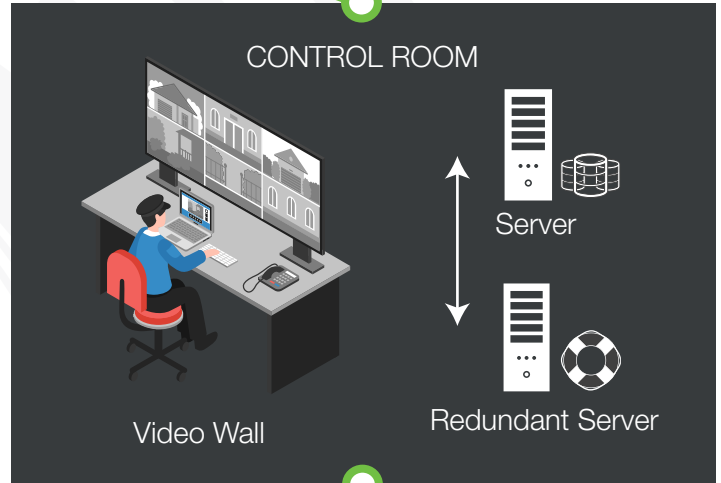

The Mavili Fire Alarm System is an intelligent, addressable fire alarm system, often used in large and medium-sized projects and intelligent buildings. Smoke detectors, heat sensors, and multi-sensor detectors identify hazards and send alerts to SPRVSR+ which indicates the location of the fire.

CathexisVision further improves reaction time in emergency situations by providing automatic system actions in response to events received from the integration. These include notifications, alarms, recording nearby cameras, and the option to control the SPRVSR+ graphical interface with a Focus tool, which locates the incident quickly.

SUMMARY

PARTNER: Mavili Elektronik
TYPE: Graphical Monitoring and Fire Management System
PRODUCT: Maxlogic SPRVSR+
PACKAGE: CathexisVision 2022.2

INTEGRATION CAPABILITIES

- Monitor CCTV and fire alarms on a single system which provides video verification of fire alarm events.
- Search and filter the database to find access control events and associated video footage.
- Generate reports in CathexisVision on data received from the SPRVSR+ software.
- Add device to a site map.
- Create unique actions triggered by fire alarm events, such as:
 - Record or control cameras
 - Send event info to local or off-site control rooms
 - Send email or SMS notifications
 - Play audio clips

[For more details click here](#)

Integrated Solution

Enhancing efficiency and effectiveness to address your security challenges.

CATHEXISVISION MAJOR FEATURES

-  Enterprise, multi-site architecture
-  Video analytics / AI
-  SMART forensic search features
-  Alarm / event management
-  Cybersecurity