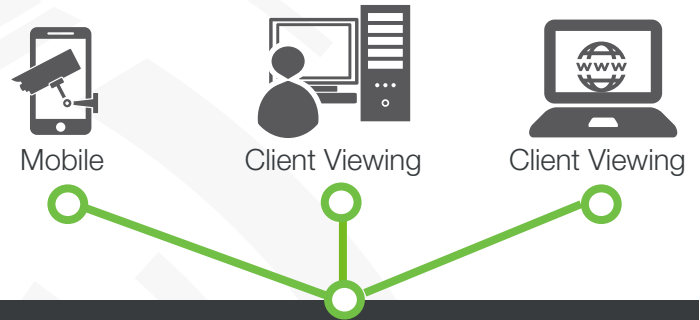

MAVILI FIRE ALARM SYSTEM INTEGRATION

POWERFUL INTEGRATED SOLUTIONS FOR VIDEO SURVEILLANCE AND FIRE SAFETY

Improve emergency response times with integrated fire alarms and video management

OVERVIEW

The CathexisVision Mavili Fire Alarm System integration creates safer environments by managing emergency situations more effectively. The integration allows CathexisVision system events to be triggered automatically based on information received from Maxlogic SPRVSR+, Mavili's graphical monitoring and fire management system.

CathexisVision further improves reaction time in emergency situations by providing automatic system actions in response to events received from the integration. These include notifications, alarms, recording nearby cameras, and the option to control the SPRVSR+ graphical interface with a Focus tool, which locates the incident quickly.

[For more details click here](#)

Integrated Solution

Enhancing efficiency and effectiveness to address your security challenges.

CATHEXISVISION MAJOR FEATURES

-  Enterprise, multi-site architecture
-  Video analytics / AI
-  SMART forensic search features
-  Alarm / event management
-  Cybersecurity

Fire Alarm Management System

- **Connection State**
- **Fire Event Information**
Time, Date, Alarm Description, Map, Device Location, Device Name, Device Code, Device ID, Network, Panel, Loop, Zone
- **Focus Command**
Centre the map in SPRVSR+